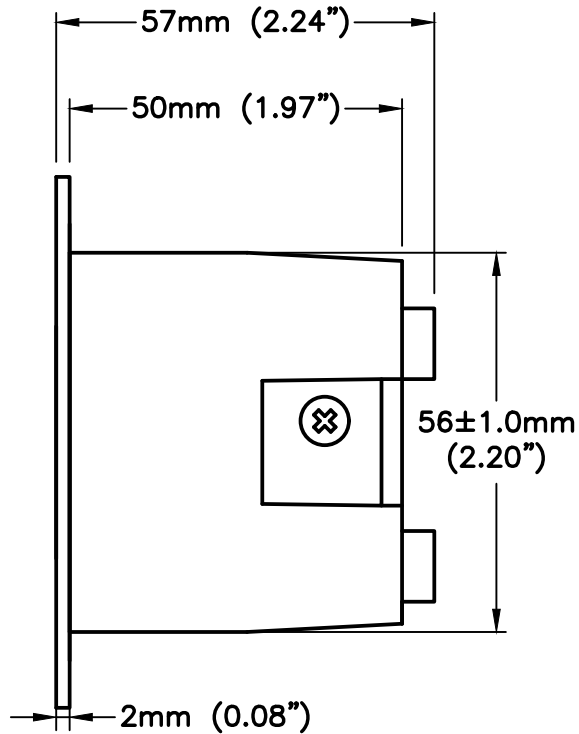

NEMA L15-20 RECEPTACLE
FRONT VIEW

SIDE VIEW

CUTOUT FOR
PANEL MOUNTING