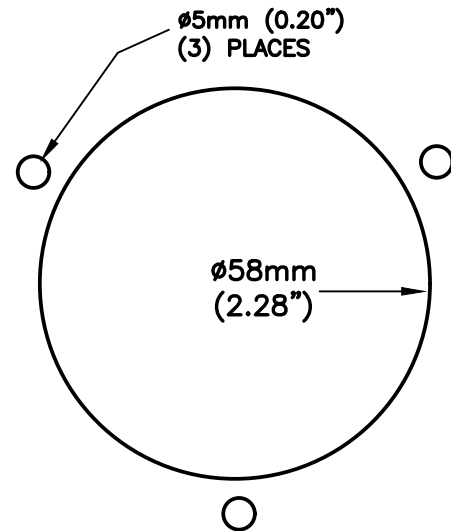

NEMA L15-20 RECEPTACLE
FRONT VIEW

SIDE VIEW

CUTOUT FOR
PANEL MOUNTING